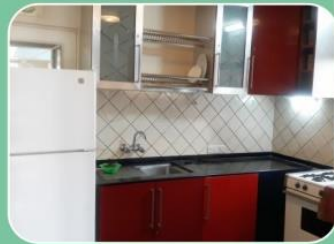

PALMYRA

BUNGALOW & LOCATION

FOR SHOOTINGS, EVENTS, CONFERENCES & MORE.

INTERNAL VIEW :
Ground + First Floor
3 Beautiful Bedrooms
Drawing Room
Dining & Kitchen

Kitchen & 2 Dressing Rooms:

External View:
7500 + sq. ft.
Lawn with lovely Garden and sea view.